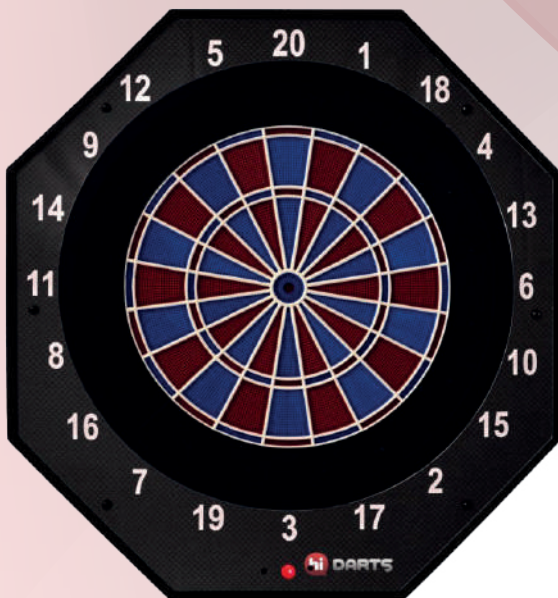

HiDARTS H13" // H15" - compatible with GB Dash

*Lowen official 13" or 15" target
High density wooden cabinet
Impact sound reducer
Rugged competition sensor
Wiring and AA batteries
HiDarts spare darts and tips
Installation manual and mounting accessories*