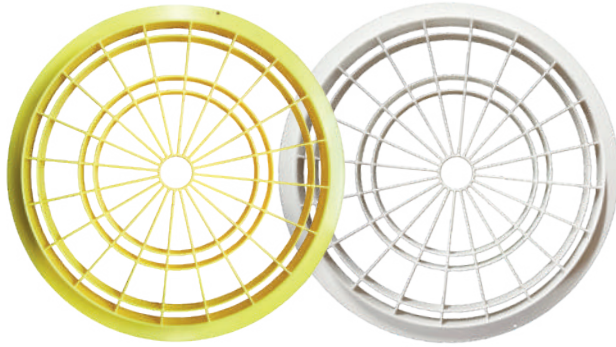

*Lowen official 13" or 15" target
High density wooden cabinet
Impact sound reducer
Rugged competition sensor
Wiring and AA batteries
HiDarts spare darts and tips
Installation manual and mounting accessories*

Allows the integration of all Granboard Dash components (Electronic board, power switch & player change button)

*GB components not included

ARACHNID SPARE PARTS

Spider 15"

Ref.: **A29268**

Ref.: **A30489**